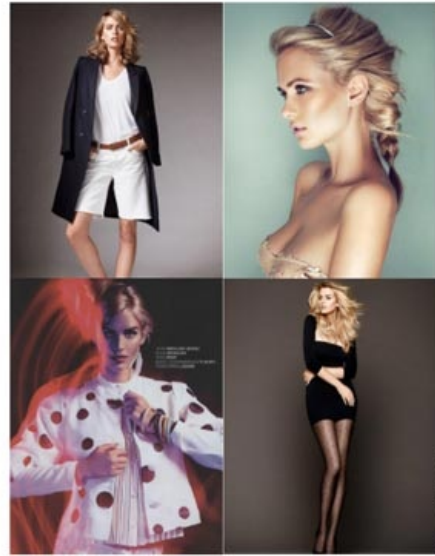

VIVIEN'S

EST. 1967

ANNA DAVOLL

height 183cm bust 84 waist 64 hips 90 dress 8/10 shoe 40 hair dk blonde eyes blue

VIVIEN'S MODEL MANAGEMENT

Sydney (02) 9326 2700. MELBOURNE (03) 9827 3155. BRISBANE (07) 3210 0566. PERTH (08) 9322 9400.
FAX (02) 9327 8084. info@vivienmodels.com.au

HEIGHT 179CM BUST 81 WAIST 64 HIPS 91 DRESS 8 SHOE 40
HAIR DARK-BLONDE EYES BLUE

+61 2 9326 2700