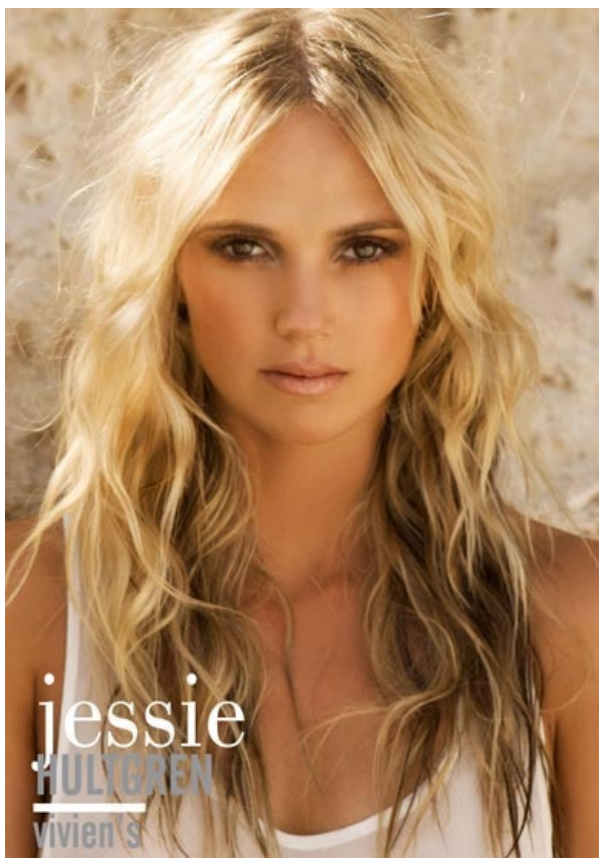

VIVIEN'S

EST. 1967

JESSIE HULTGREN

height 57 bust 3310C waist 25 hips 35.5 dress 8-10 shoe 7 hair blonde eyes hazel

VIVIEN'S MODEL MANAGEMENT
Melbourne (03) 9827 3155. SYDNEY (02) 9326 2700. BRISBANE (07) 3210 0566. PERTH (08) 9322 9400.
FAX (03) 9824 0074. melbourne@vivienmodels.com.au

HEIGHT 173CM BUST 84 WAIST 65 HIPS 88 DRESS 8 SHOE 37

HAIR BLONDE EYES HAZEL

+61 3 9827 3155